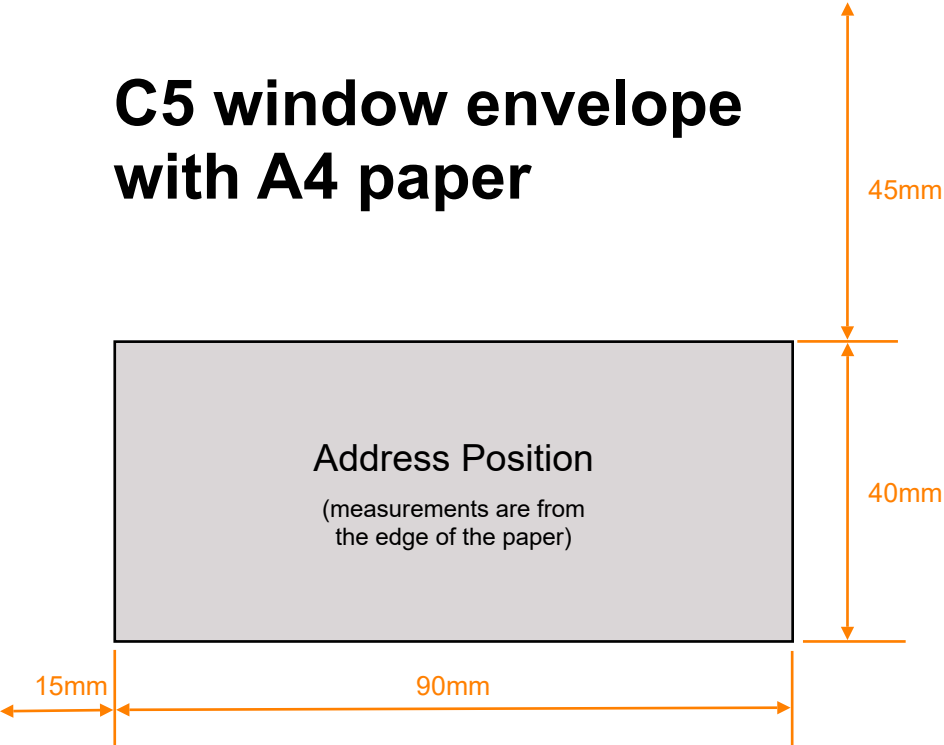

C5 window envelope with A4 paper

Dear Mr Smith

If a salutation is required, please leave at least 15mm in the desired location.

Please do not print the word "Dear" – it will align better if we print the whole line.