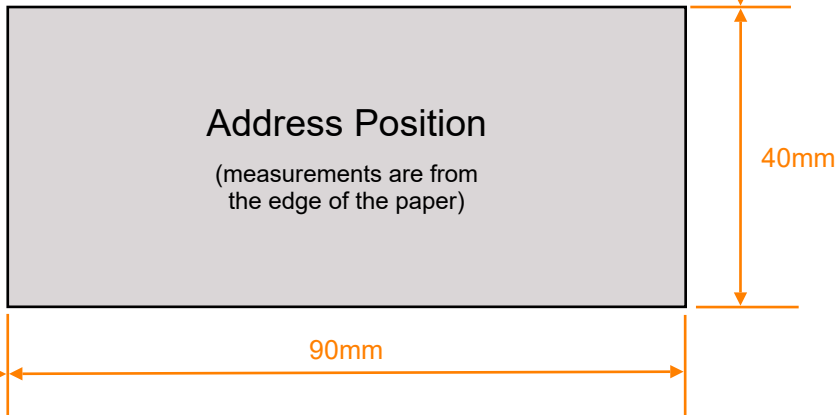

DL window envelope with A4 paper

35mm

BBS

Intelligent Use of Data

Dear Mr Smith

If a salutation is required, please leave at least 15mm in the desired location.

Please do not print the word "Dear" – it will align better if we print the whole line.